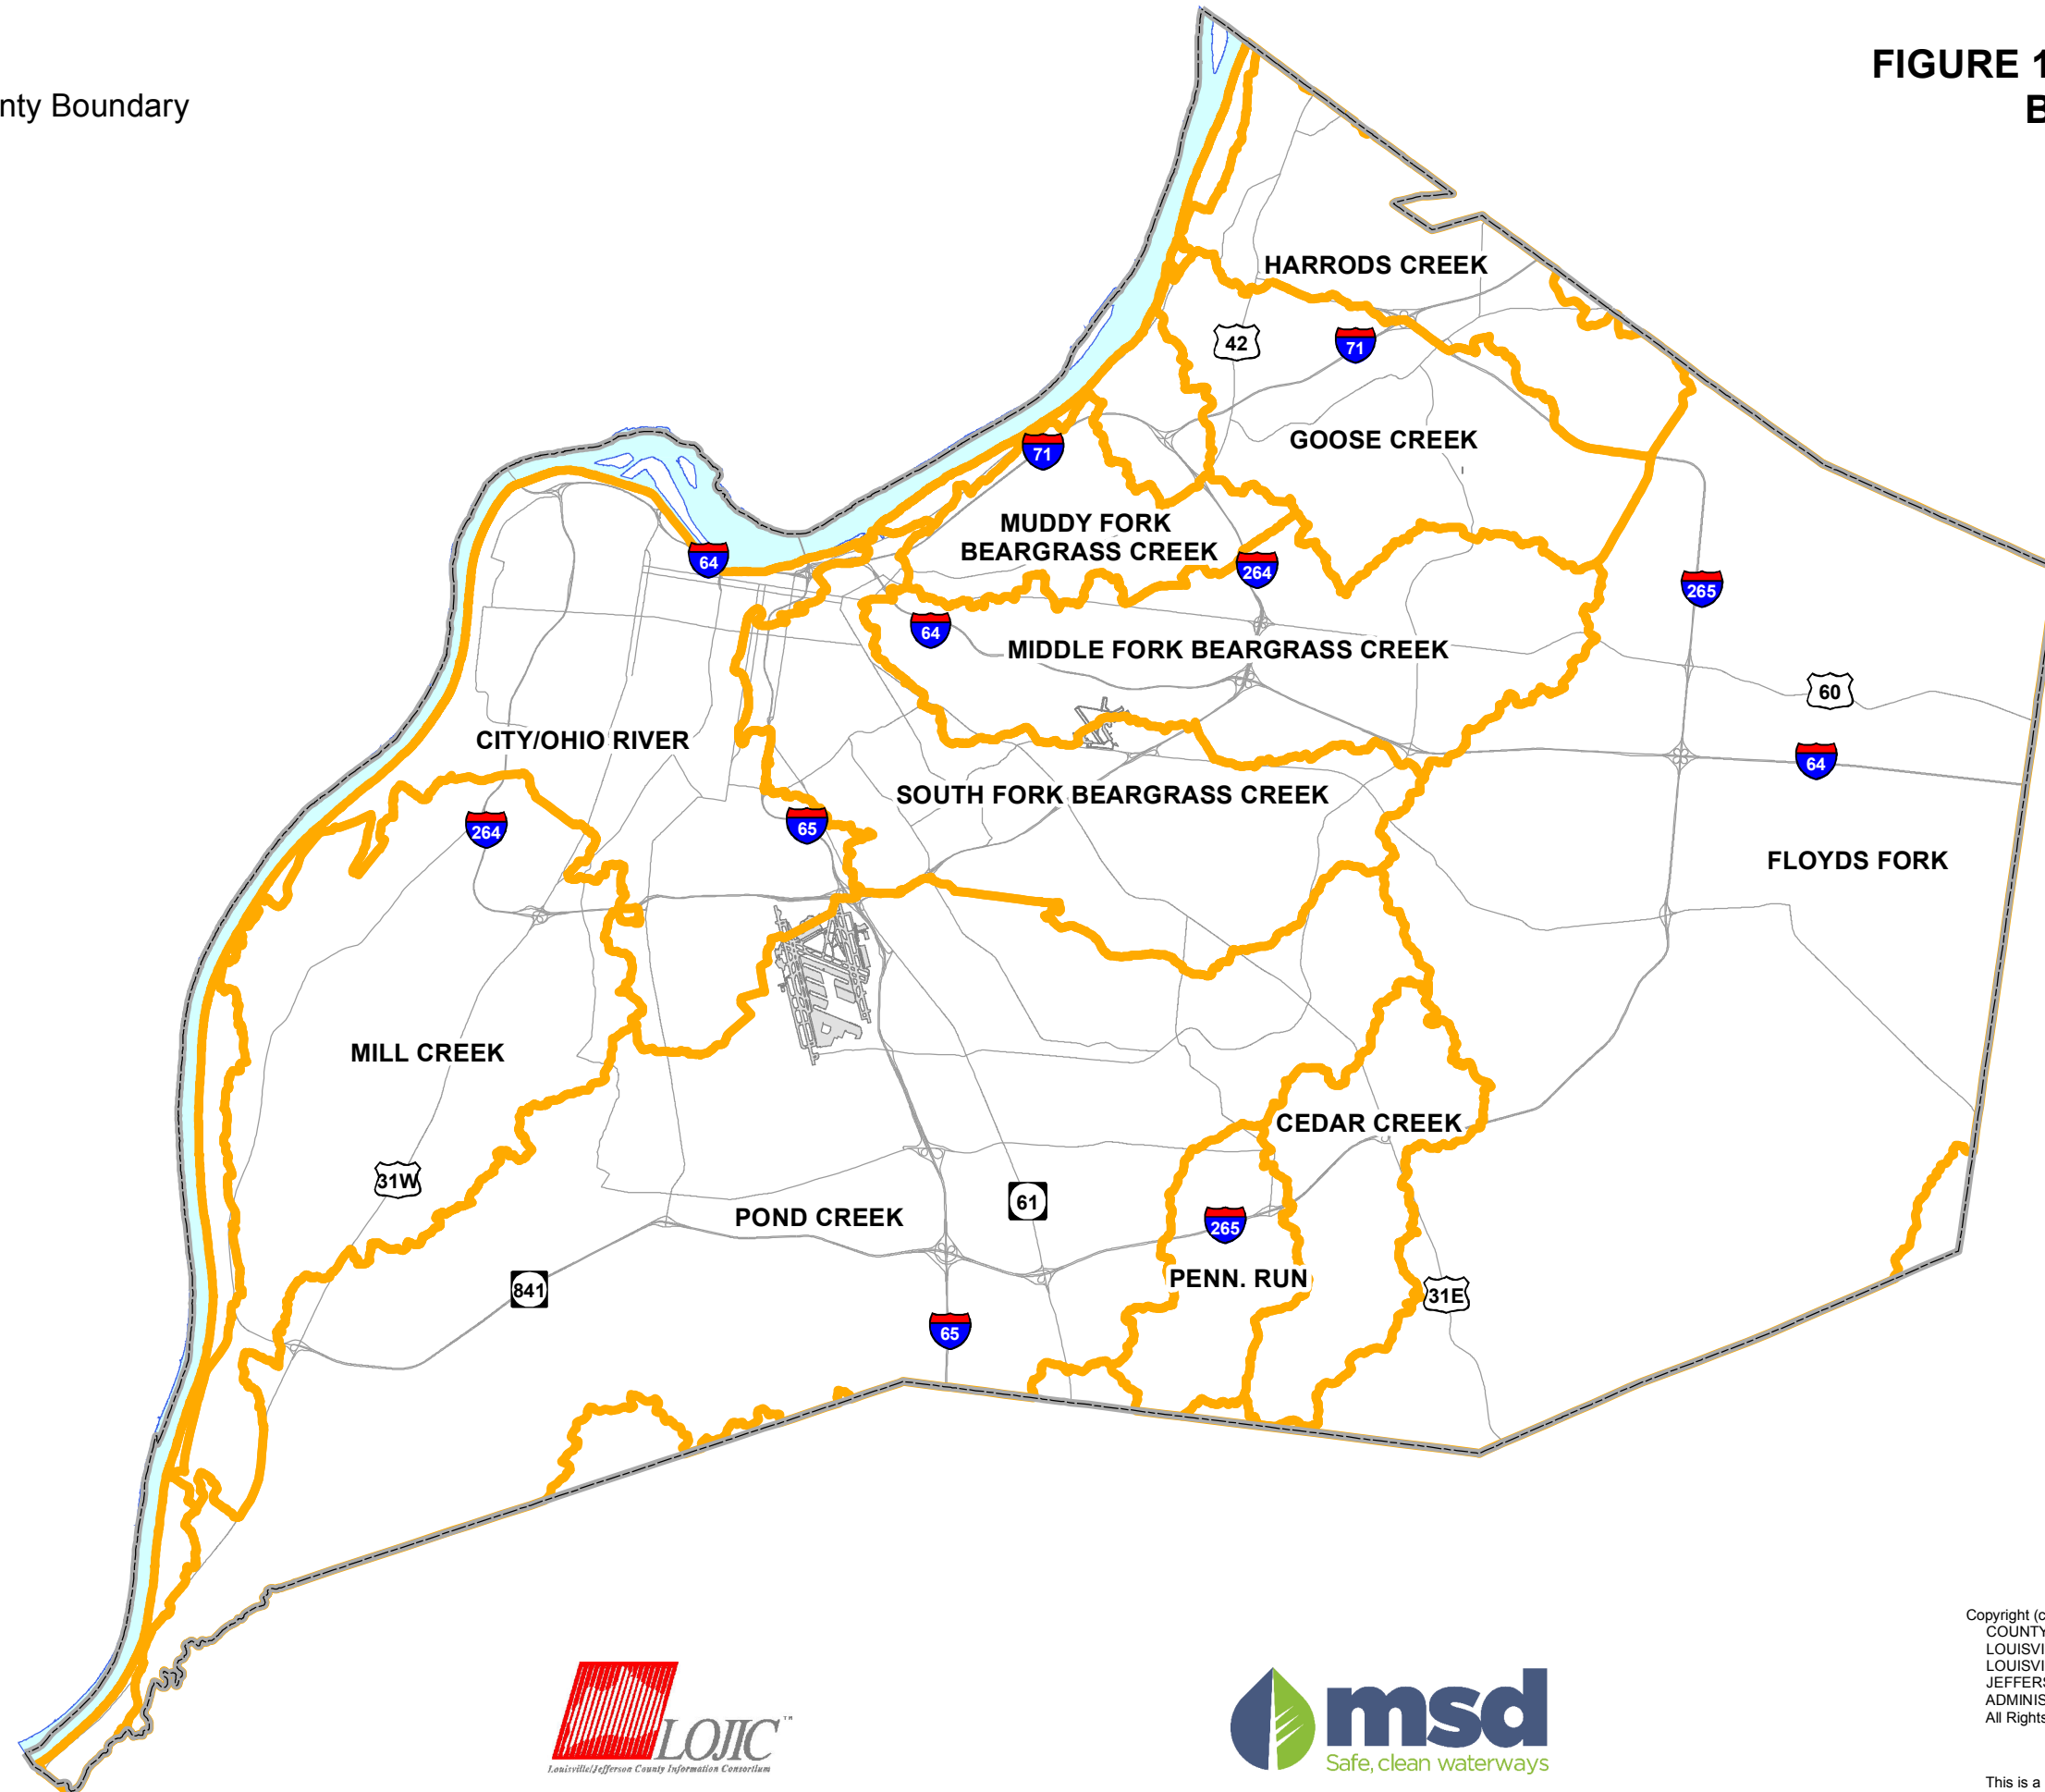

# Legend

- Jefferson County Boundary
- Watersheds
- Airports

## FIGURE 1.1 WATERSHED BOUNDARY MAP

Document Path: J:\gis\_records\project\_mxds\Watershed\_Master\_Plan\MXD\overview\_11x17.mxd

Copyright (c) 2017, LOUISVILLE AND JEFFERSON COUNTY METROPOLITAN SEWER DISTRICT (MSD), LOUISVILLE WATER COMPANY (LWC), LOUISVILLE METRO GOVERNMENT, and JEFFERSON COUNTY PROPERTY VALUATION ADMINISTRATOR (PVA). All Rights Reserved.

This is a product of MSD GIS Services and Records.